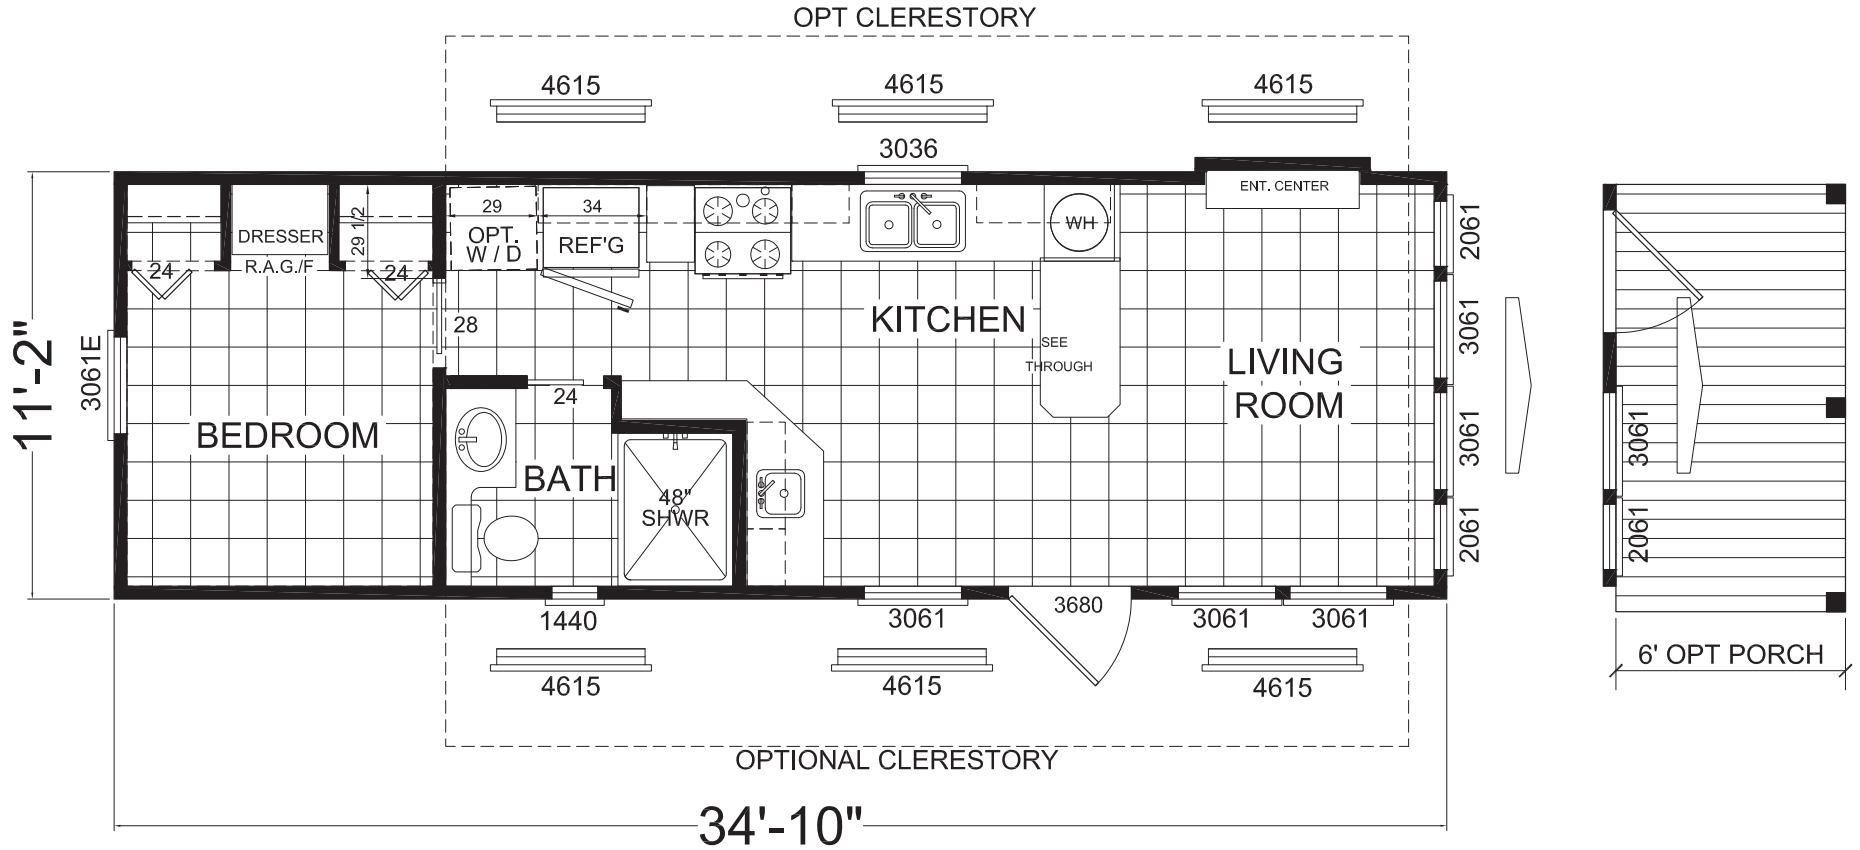

Naglee

Imperial Series

399 SQ. FT. (Approximate) 1 Bedroom, 1 Bath

Park Models
"Factory Direct Value" **DIRECT**

Last Updated: 6-14-21

FACTORY SELECT HOMES
4890 W. Main St.
Farmington, NM 87401

FM.ParkModelsDirect.com | 1-800-279-4908